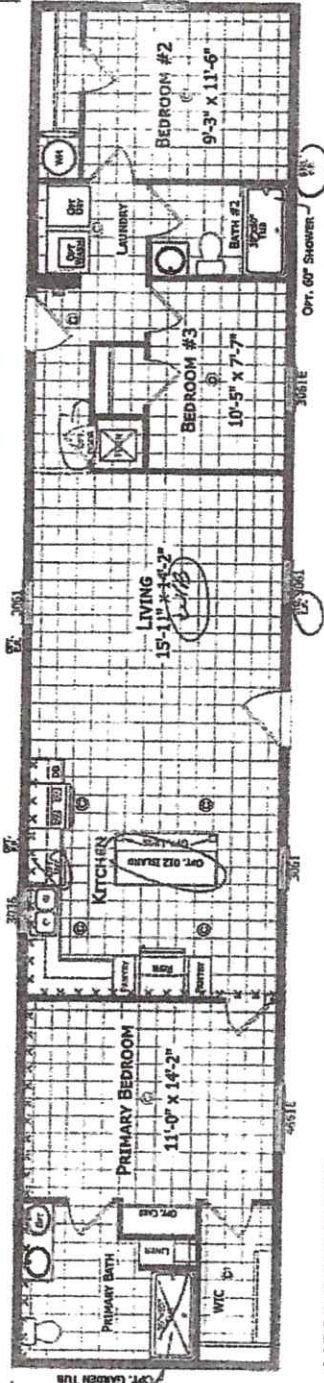

76'

6'0" Shower

15'-2"

112AP-1676H32090
 3 BEDROOM 2 BATH
 76'-0" X 15'-2"
 1153 SQ. FT. TOTAL

CHAMPION MANUFACTURED BEAUTIFULLY™ 385 SHERIDAN DRIVE TOPEKA, KS 66671		112AP-1676H32090 76'-0" X 15'-2" 3 BD 2 BT		LITERATURE PLAN		L-101 STANDARD	
<small>CHAMPION MANUFACTURING COMPANY 385 SHERIDAN DRIVE TOPEKA, KS 66671 (785) 843-2200 WWW.CHAMPIONMFG.COM</small>		<small>CHAMPION MANUFACTURING COMPANY 385 SHERIDAN DRIVE TOPEKA, KS 66671 (785) 843-2200 WWW.CHAMPIONMFG.COM</small>		<small>CHAMPION MANUFACTURING COMPANY 385 SHERIDAN DRIVE TOPEKA, KS 66671 (785) 843-2200 WWW.CHAMPIONMFG.COM</small>		<small>CHAMPION MANUFACTURING COMPANY 385 SHERIDAN DRIVE TOPEKA, KS 66671 (785) 843-2200 WWW.CHAMPIONMFG.COM</small>	